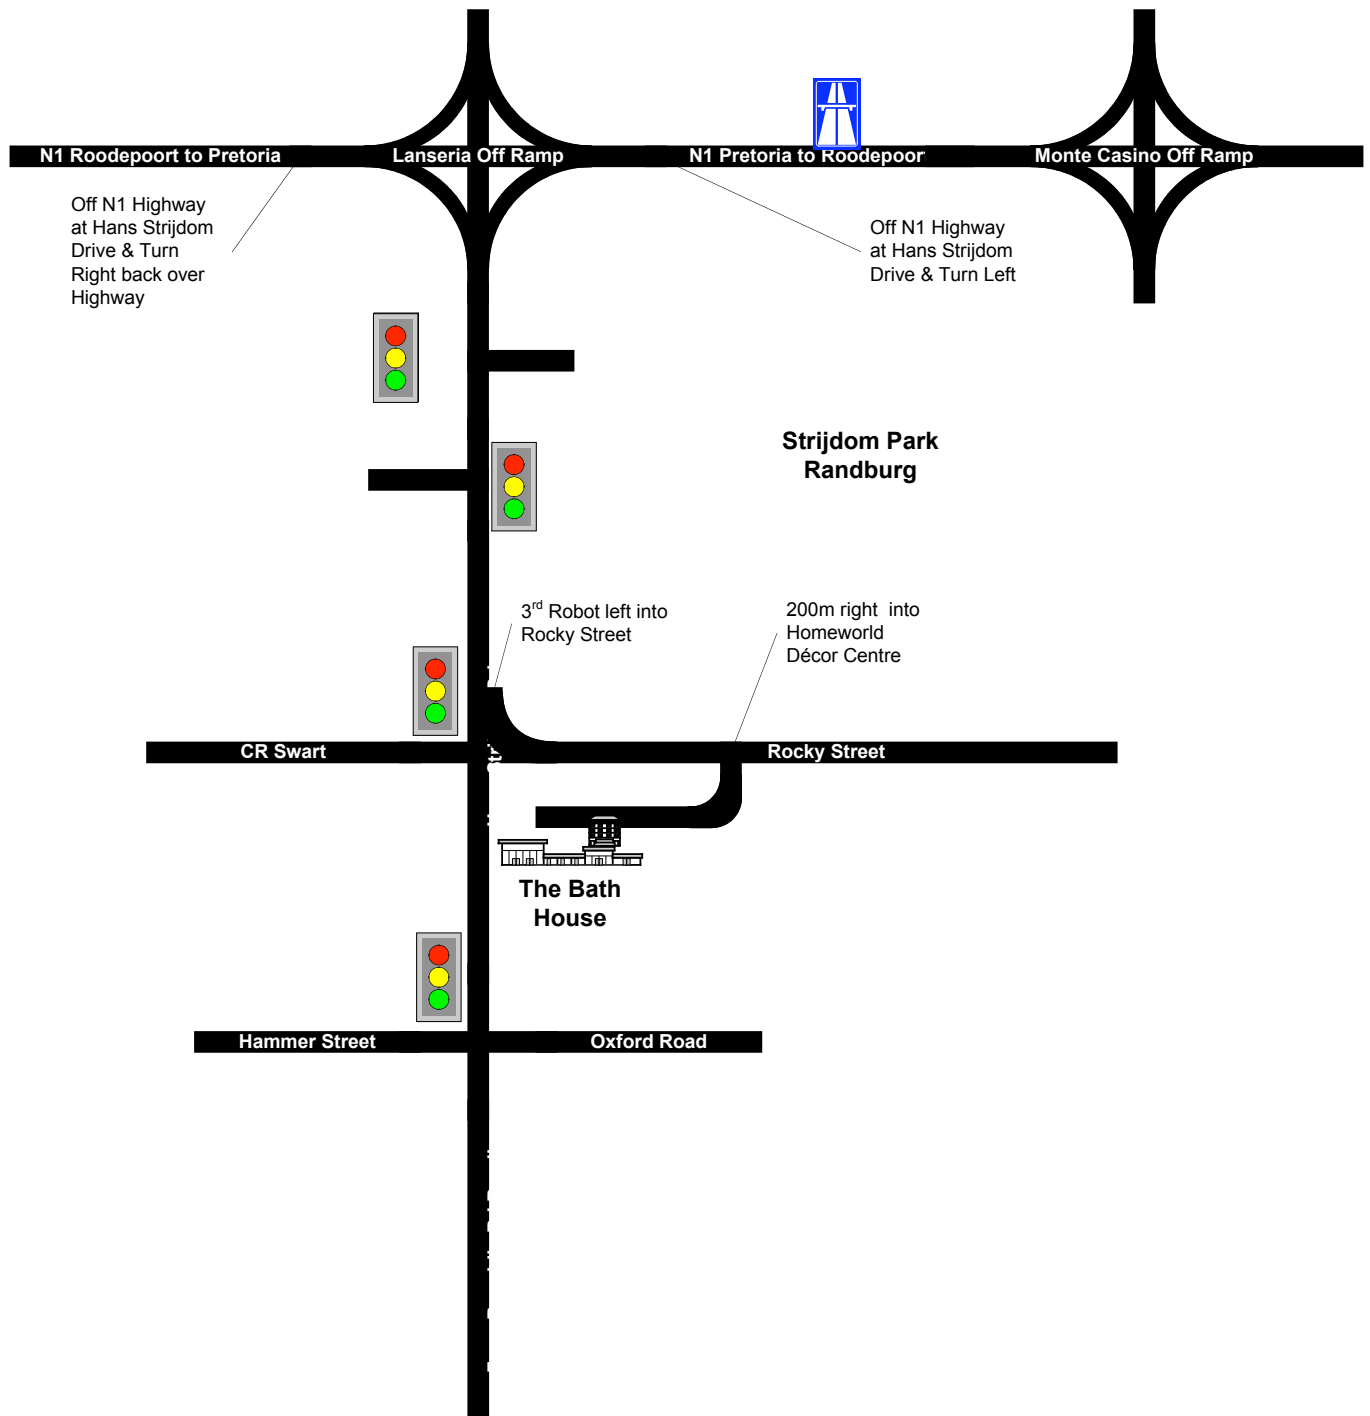

Directions to The Bath House Jhb

Off N1 Highway at Hans Strijdom Drive & Turn Right back over Highway

Off N1 Highway at Hans Strijdom Drive & Turn Left

Strijdom Park Randburg

3rd Robot left into Rocky Street

200m right into Homeworld Décor Centre

The Bath House